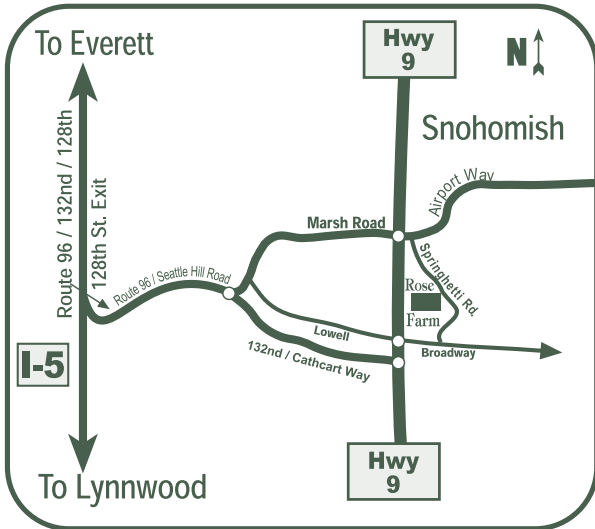

If you wish to be removed from our mailing list (or have a change in your address) please call or fax us!

PRESORTED
STANDARD
U.S. POSTAGE
PAID
EVERETT, WA
PERMIT NO. 76

Order Form

We Need Big Pots!!
Please bring us your used 5 gallon plastic pots. Just ask where to leave them. Thanks!!

Antique Rose Farm
12220 Springhetti Road
Snohomish, WA 98296

Nursery Hours
Starting March 6th,
Open Tuesday - Saturday
10:00 to 5:00
Closed Sunday, Monday & Holidays

Rose Prices
$8⁹⁵ to $24⁹⁵
(With some exceptions)

_____
_____
_____

Qty	Rose Name	Pref. Size	Deposit	Price (Office Use)